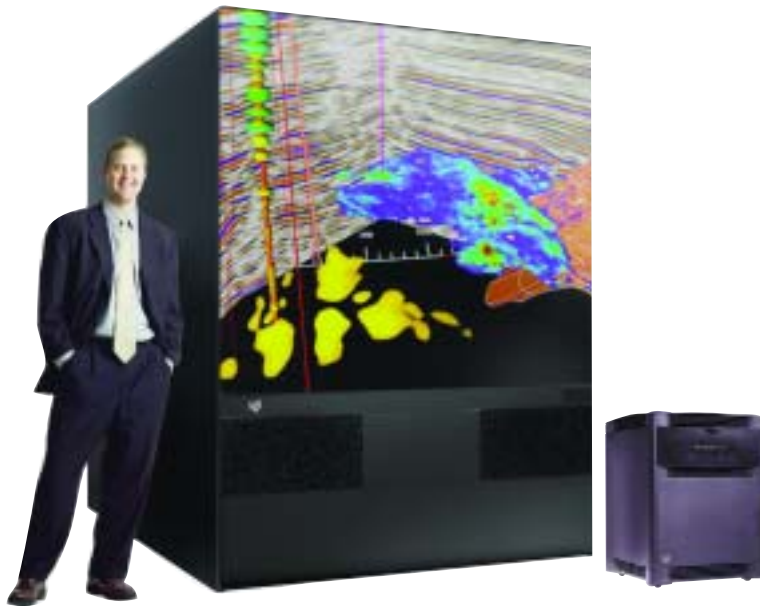

Introducing an Affordable, Special Promotion Price:

SGI® Reality Center Insight™

SGI Reality Center Insight includes an SGI® display and a remanufactured Silicon Graphics® Onyx2® system.

Special promotion price:

\$179,000

[U.S., net price, nondiscountable]

Remanufactured Onyx2 U.S. list price:

\$152,850

Insight Display U.S. list price: \$129,500

SGI® Reality Center™ Display Specifications

- DLP technology—2000 ANSI lumens
- Rear-projected hard screen
- Active stereo capable
- 3 sets of Crystal Eyes glasses
- Overall dimensions: 93"H, 66"D, 75"W
- Installation and one-year warranty included

Experience High-Resolution, Large-Format Display for Maximum Visualization

The SGI Reality Center Insight high-resolution display makes collaborative visualization more accessible and affordable than ever before. High-quality graphics imagery, video, presentation slides, and other media sources can be viewed by small collaborative groups to speed decision making, streamline work flow, and enable data to be viewed in a manner that captures imagination and insight.

SGI Reality Center Insight features:

- Freestanding display for zero-facility impact and quick installation
- High-resolution, shadow-free viewing area
- A design that works in conference rooms, classrooms, trade shows, laboratories, and public spaces
- Modular components that scale easily to meet your future needs
- Comprehensive support direct from SGI; installation and one-year warranty included