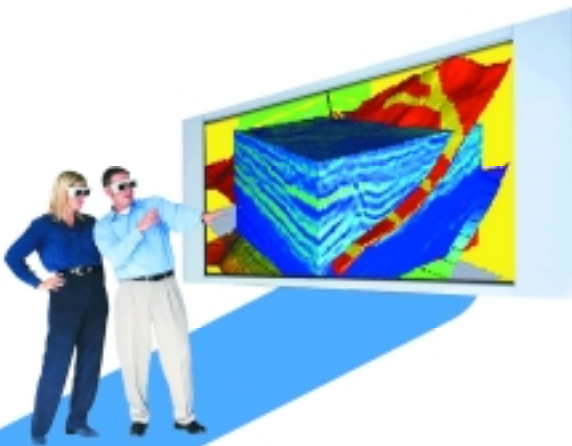

SGI Solutions Finance

- Solutions Finance, an SGI division, offers favorable leasing contracts for all hardware, workstations, servers, supercomputers, and SGI Reality Center solutions, as well as associated software and services
- SGI Reality Center solutions are available for a trial period [one month, renewable contracts] and/or for technology-update lease contracts [12 to 48 months]