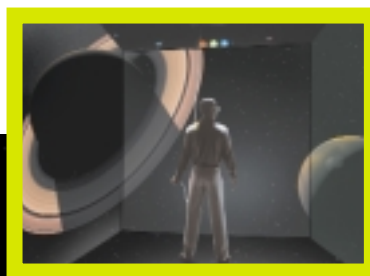

Planetarium display that works

For Immersive Theaters

A Digital Planetarium curved screen or Cave Automated Virtual Environment (CAVE) can be easily installed in existing venues to provide an immersive experience.